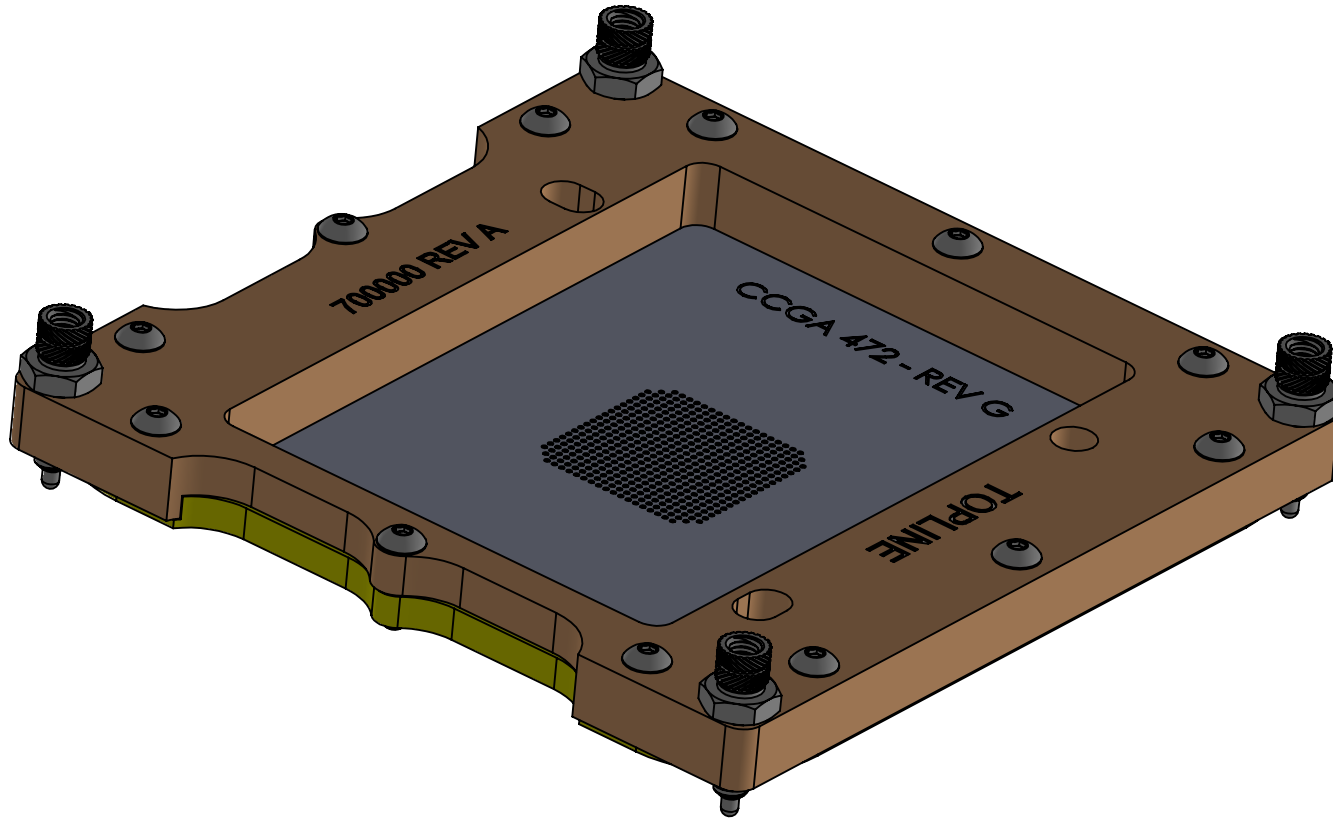

# EXPLODED VIEW STENCIL PRINTER SYSTEM

APPROVALS	DATE	<b>TopLine</b> <sup>®</sup>			
DRAWN: R. Le	03/21/20				
ENG M. Hart	03/21/20	TITLE C7-PRINTER-A SOLDER PASTE PRINTER			
MFG		SCALE 1:2.5	SIZE A	DRAWING NO. 700000	REV A
QA					
CUST		DO NOT SCALE DRAWING			SHEET 1 OF 5
REVISED					

MODEL TOP

<b>TopLine</b> <sup>®</sup>			
TITLE      C7-PRINTER-A SOLDER PASTE PRINTER			
SCALE 1:1	SIZE A	DRAWING NO. 700000	REV A
DO NOT SCALE DRAWING			SHEET 2    OF 5

# MODEL BOTTOM

<b>TopLine</b> <sup>®</sup>			
TITLE		C7-PRINTER-A SOLDER PASTE PRINTER	
SCALE	SIZE	DRAWING NO.	REV
1:1	A	700000	A
DO NOT SCALE DRAWING			SHEET 3 OF 5

1. DIMENSIONS: INCH

<b>TopLine</b> <sup>®</sup>			
TITLE C7-PRINTER-A SOLDER PASTE PRINTER			
SCALE 1:1	SIZE A	DRAWING NO. 700000	REV A
DO NOT SCALE DRAWING		SHEET 4 OF 5	

TOP VIEW

SIDE VIEW

PART NUMBER TABLE	
PART NUMBER	DRAWING
C7-SQUEEGEE-70B	700375