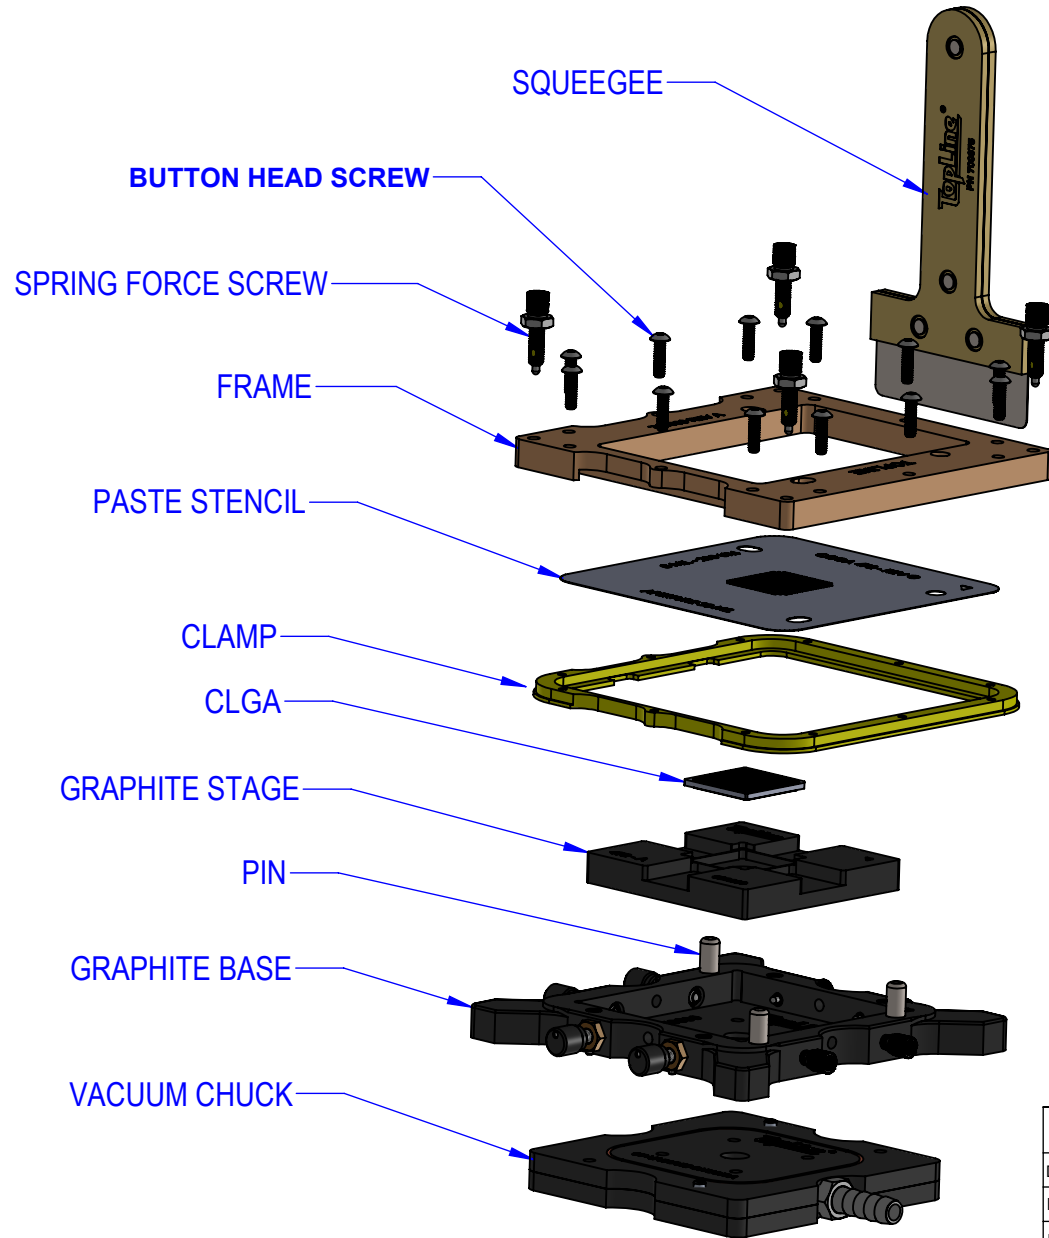

# EXPLODED VIEW STENCIL PRINTER SYSTEM

APPROVALS	DATE	<b>TopLine</b> <sup>®</sup>			
DRAWN: R. Le	03/21/20				
ENG M. Hart	03/21/20	TITLE C7-PRINTER-A SOLDER PASTE PRINTER			
MFG		SCALE 1:2.5	SIZE A	DRAWING NO. 700000	REV A
QA					
CUST		DO NOT SCALE DRAWING			SHEET 1 OF 5
REVISED					

MODEL TOP

<b>TopLine</b> <sup>®</sup>			
TITLE      C7-PRINTER-A SOLDER PASTE PRINTER			
SCALE 1:1	SIZE A	DRAWING NO. 700000	REV A
DO NOT SCALE DRAWING			SHEET 2    OF 5

# MODEL BOTTOM

<b>TopLine</b> <sup>®</sup>			
TITLE		C7-PRINTER-A SOLDER PASTE PRINTER	
SCALE	SIZE	DRAWING NO.	REV
1:1	A	700000	A
DO NOT SCALE DRAWING			SHEET 3 OF 5

1. DIMENSIONS: INCH

<b>TopLine</b> <sup>®</sup>			
TITLE C7-PRINTER-A SOLDER PASTE PRINTER			
SCALE 1:1	SIZE A	DRAWING NO. 700000	REV A
DO NOT SCALE DRAWING		SHEET 4 OF 5	

TOP VIEW

SIDE VIEW

PART NUMBER TABLE	
PART NUMBER	DRAWING
C7-SQUEEGEE-70B	700375