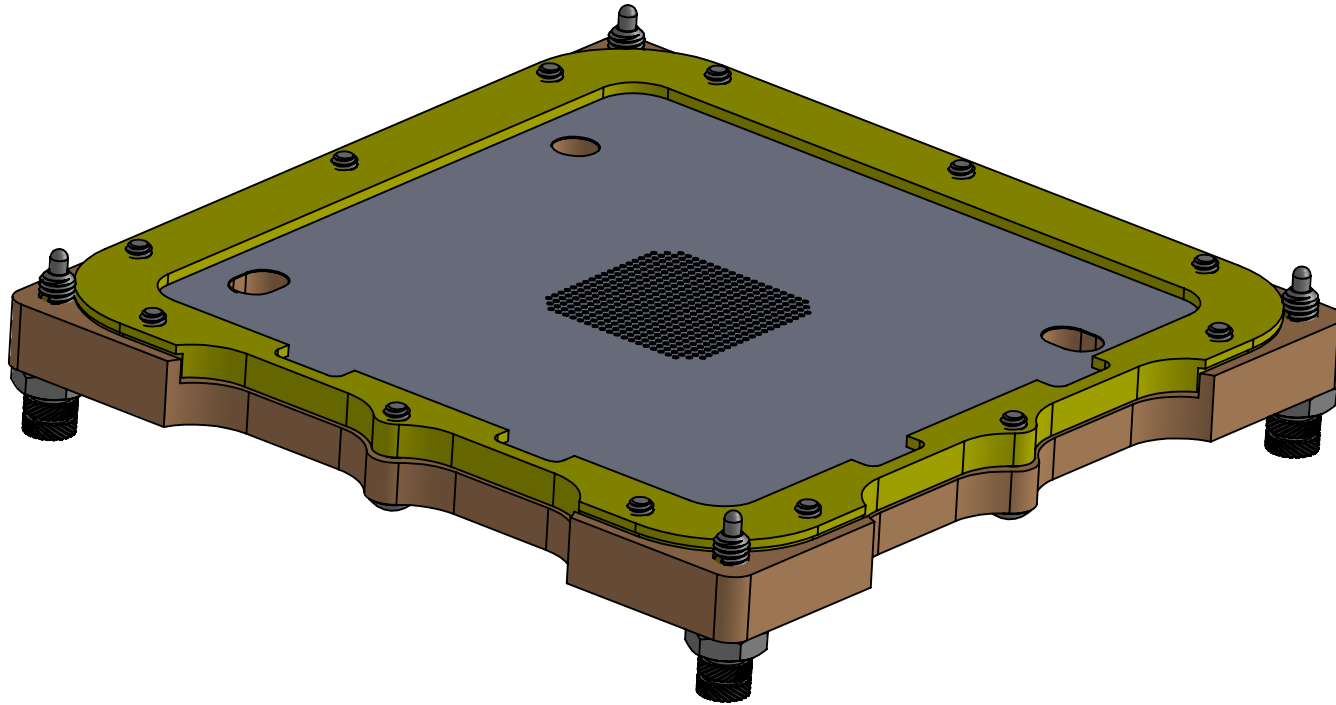

# EXPLODED VIEW STENCIL PRINTER SYSTEM

APPROVALS	DATE	<b>TopLine</b> <sup>®</sup>			
DRAWN: R. Le	03/21/20				
ENG M. Hart	03/21/20	TITLE C7-PRINTER-A SOLDER PASTE PRINTER			
MFG		SCALE 1:2.5	SIZE A	DRAWING NO. 700000	REV A
QA					
CUST		DO NOT SCALE DRAWING			SHEET 1 OF 5
REVISED					

MODEL TOP

<b>TopLine</b> <sup>®</sup>			
TITLE      C7-PRINTER-A SOLDER PASTE PRINTER			
SCALE 1:1	SIZE A	DRAWING NO. 700000	REV A
DO NOT SCALE DRAWING			SHEET 2    OF 5

# MODEL BOTTOM

<b>TopLine</b> <sup>®</sup>			
TITLE		C7-PRINTER-A SOLDER PASTE PRINTER	
SCALE	SIZE	DRAWING NO.	REV
1:1	A	700000	A
DO NOT SCALE DRAWING			SHEET 3 OF 5

1. DIMENSIONS: INCH

<b>TopLine</b> <sup>®</sup>			
TITLE C7-PRINTER-A SOLDER PASTE PRINTER			
SCALE 1:1	SIZE A	DRAWING NO. 700000	REV A
DO NOT SCALE DRAWING		SHEET 4 OF 5	

TOP VIEW

SIDE VIEW

PART NUMBER TABLE	
PART NUMBER	DRAWING
C7-SQUEEGEE-70B	700375