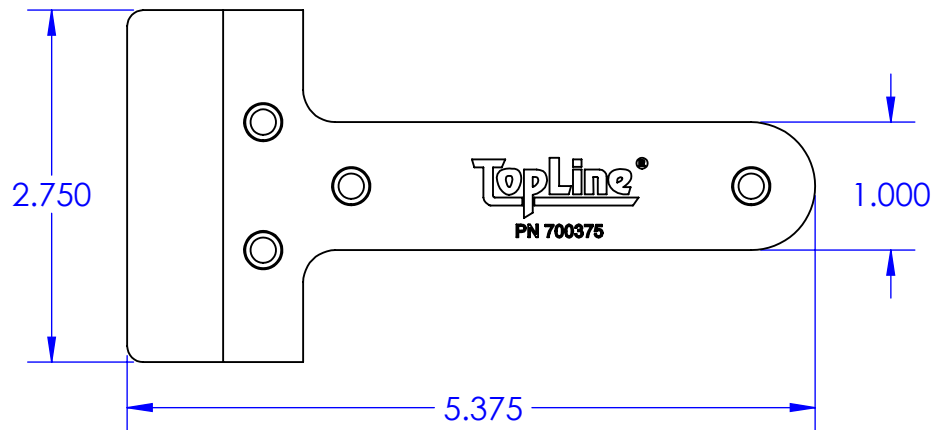

# MODEL BOTTOM

<b>TopLine</b> <sup>®</sup>			
TITLE		C7-PRINTER-A SOLDER PASTE PRINTER	
SCALE	SIZE	DRAWING NO.	REV
1:1	A	700000	A
DO NOT SCALE DRAWING			SHEET 3 OF 5

# STENCIL EXAMPLE

TOP VIEW

SIDE VIEW

STENCIL THICKNESS		
Version	THICK	
	INCH	um
3	0.003	75um
4	0.004	100um
5	0.005	125um
6	0.006	150um
7	0.007	175um
8	0.008	200um
10	0.010	250um
12	0.012	300um

NOTES: (UNLESS OTHERWISE SPECIFIED).

1. DIMENSIONS: INCH

<b>TopLine</b> <sup>®</sup>			
TITLE C7-PRINTER-A SOLDER PASTE PRINTER			
SCALE 1:1	SIZE A	DRAWING NO. 700000	REV A
DO NOT SCALE DRAWING		SHEET 4 OF 5	

TOP VIEW

SIDE VIEW

PART NUMBER TABLE	
PART NUMBER	DRAWING
C7-SQUEEGEE-70B	700375

NOTES:  
1. DIMENSIONS: INCHES

<b>TopLine</b> ®			
TITLE C7-PRINTER-A SOLDER PASTE PRINTER			
SCALE 1:1.5	SIZE A	DRAWING NO. 700000	REV A
DO NOT SCALE DRAWING		SHEET 5 OF 5	