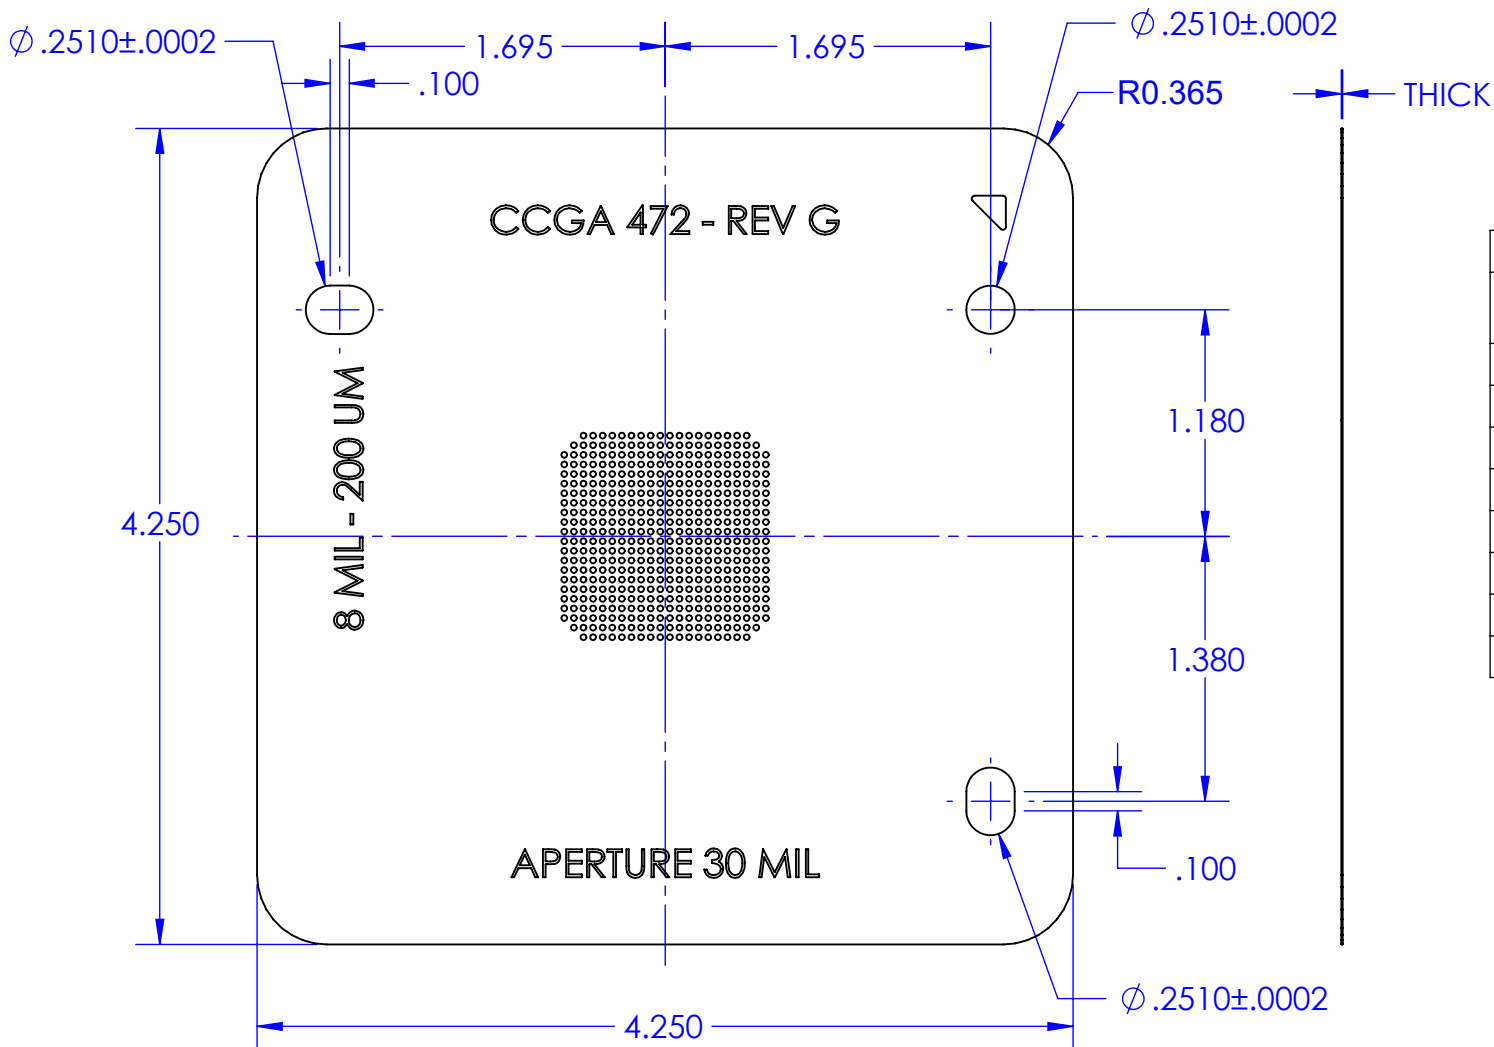

STENCIL EXAMPLE

TOP VIEW

SIDE VIEW

STENCIL THICKNESS		
Version	THICK	
	INCH	um
3	0.003	75um
4	0.004	100um
5	0.005	125um
6	0.006	150um
7	0.007	175um
8	0.008	200um
10	0.010	250um
12	0.012	300um

NOTES: (UNLESS OTHERWISE SPECIFIED).

1. DIMENSIONS: INCH

TopLine®			
TITLE C7-PRINTER-A SOLDER PASTE PRINTER			
SCALE 1:1	SIZE A	DRAWING NO. 700000	REV A
DO NOT SCALE DRAWING		SHEET 4 OF 5