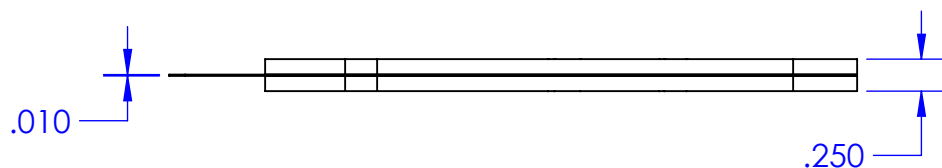

SIDE VIEW

PART NUMBER TABLE	
PART NUMBER	DRAWING
C7-SQUEEGEE-70B	700375

NOTES:
1. DIMENSIONS: INCHES

TopLine®			
TITLE C7-PRINTER-A SOLDER PASTE PRINTER			
SCALE 1:1.5	SIZE A	DRAWING NO. 700000	REV A
DO NOT SCALE DRAWING		SHEET 5 OF 5