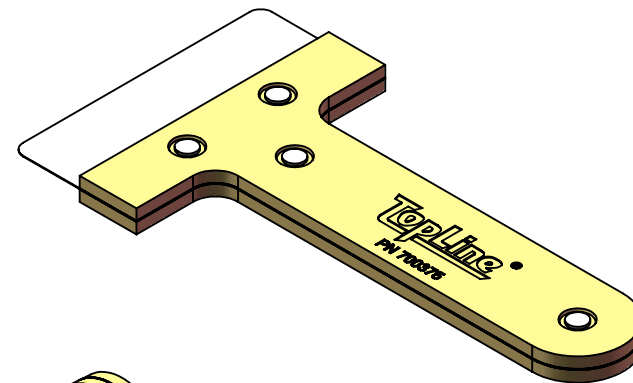

# MODEL BOTTOM

<b>TopLine</b> <sup>®</sup>			
TITLE		C7-PRINTER-A SOLDER PASTE PRINTER	
SCALE	SIZE	DRAWING NO.	REV
1:1	A	700000	A
DO NOT SCALE DRAWING			SHEET 3 OF 5

# STENCIL EXAMPLE

TOP VIEW

SIDE VIEW

STENCIL THICKNESS		
Version	THICK	
	INCH	um
3	0.003	75um
4	0.004	100um
5	0.005	125um
6	0.006	150um
7	0.007	175um
8	0.008	200um
10	0.010	250um
12	0.012	300um

NOTES: (UNLESS OTHERWISE SPECIFIED).

1. DIMENSIONS: INCH

<b>TopLine</b> <sup>®</sup>			
TITLE C7-PRINTER-A SOLDER PASTE PRINTER			
SCALE 1:1	SIZE A	DRAWING NO. 700000	REV A
DO NOT SCALE DRAWING		SHEET 4 OF 5	

TOP VIEW

SIDE VIEW

PART NUMBER TABLE	
PART NUMBER	DRAWING
C7-SQUEEGEE-70B	700375