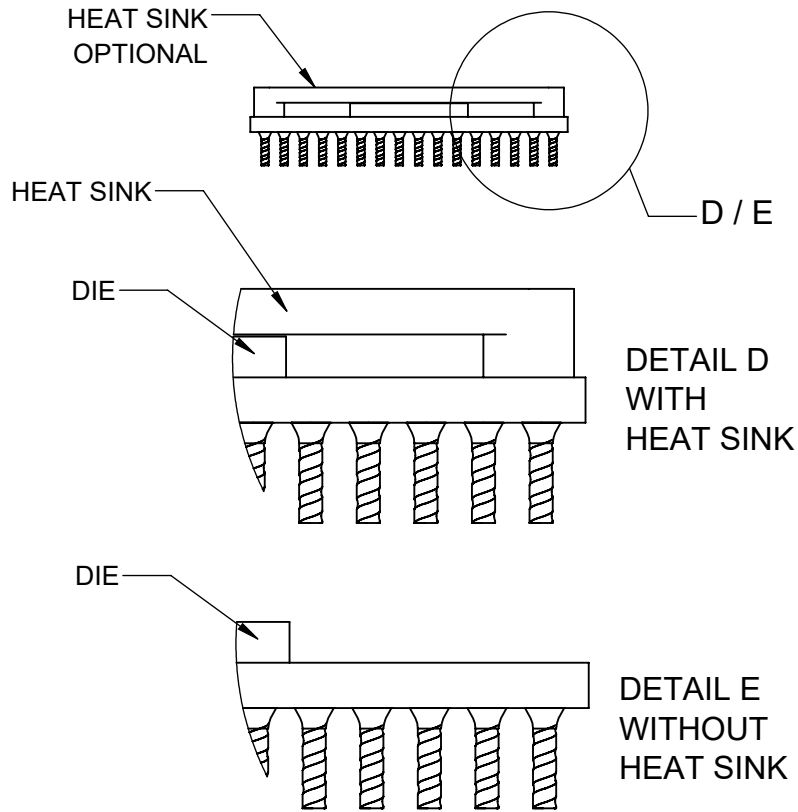

SOLDER PIN Pb80/Sn20

TopLine®			
TITLE CCGA255T1.27-D COLUMN GRID ARRAY			
SCALE 1.75:1	SIZE A	DRAWING NO. 160032	REV A
DO NOT SCALE DRAWING			SHEET 3 OF 6