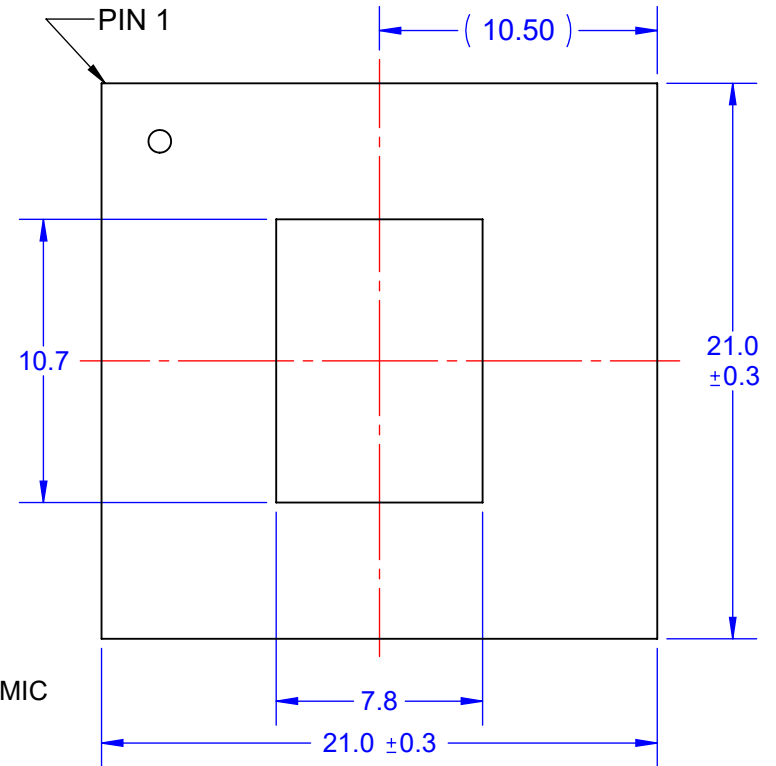

BOTTOM VIEW

Pb80/Sn20
Cu WRAP COLUMN

TOP VIEW

Notes: (Unless Otherwise Specified)

- 1) DIMENSION ARE IN mm.
- 2) SHOWN WITH Pb80/Sn20 Cu wrap colums
- 3) 255 COLUMNS.
- 4) DIE SIZE 10.7 x 7.8 x 0.9 MM.
- 5) PART NUMBER CCGA255T1.27-D.

PART NUMBER OPTIONS

PART NUMBER	DUMMY DIE	SOLDER PIN	HEATSINK
CCGA255T1.27-D	YES	Pb80/Sn20 Cu RIBBON	NO

APPROVALS	DATE	TopLine®			
DRAWN T. Au	6/20/2021				
ENG M. Hart	6/20/2021	TITLE CCGA255T1.27-D COLUMN GRID ARRAY			
MFG		SCALE 3.5:1	SIZE A	DRAWING NO. 160032	REV A
QA					
CUST					
REVISED		DO NOT SCALE DRAWING			SHEET 1 OF 6

BOTTOM VIEW

TOP VIEW

Notes: (Unless Otherwise Specified)

- 1) DIMENSION ARE IN mm.
- 2) SHOWN WITHOUT COLUMNS.
- 3) 255 PADS.
- 4) DIE SIZE 10.7 x 7.8 x 0.9 MM.
- 5) PART NUMBER CLGA255T1.27-D.

PART NUMBER OPTIONS

SOLDER PIN Pb80/Sn20

TopLine®			
TITLE CCGA255T1.27-D COLUMN GRID ARRAY			
SCALE 1.75:1	SIZE A	DRAWING NO. 160032	REV A
DO NOT SCALE DRAWING			SHEET 3 OF 6

PAD PATTERN

COLUMN VIEW

BOTTOM X-RAY VIEWED FROM TOP