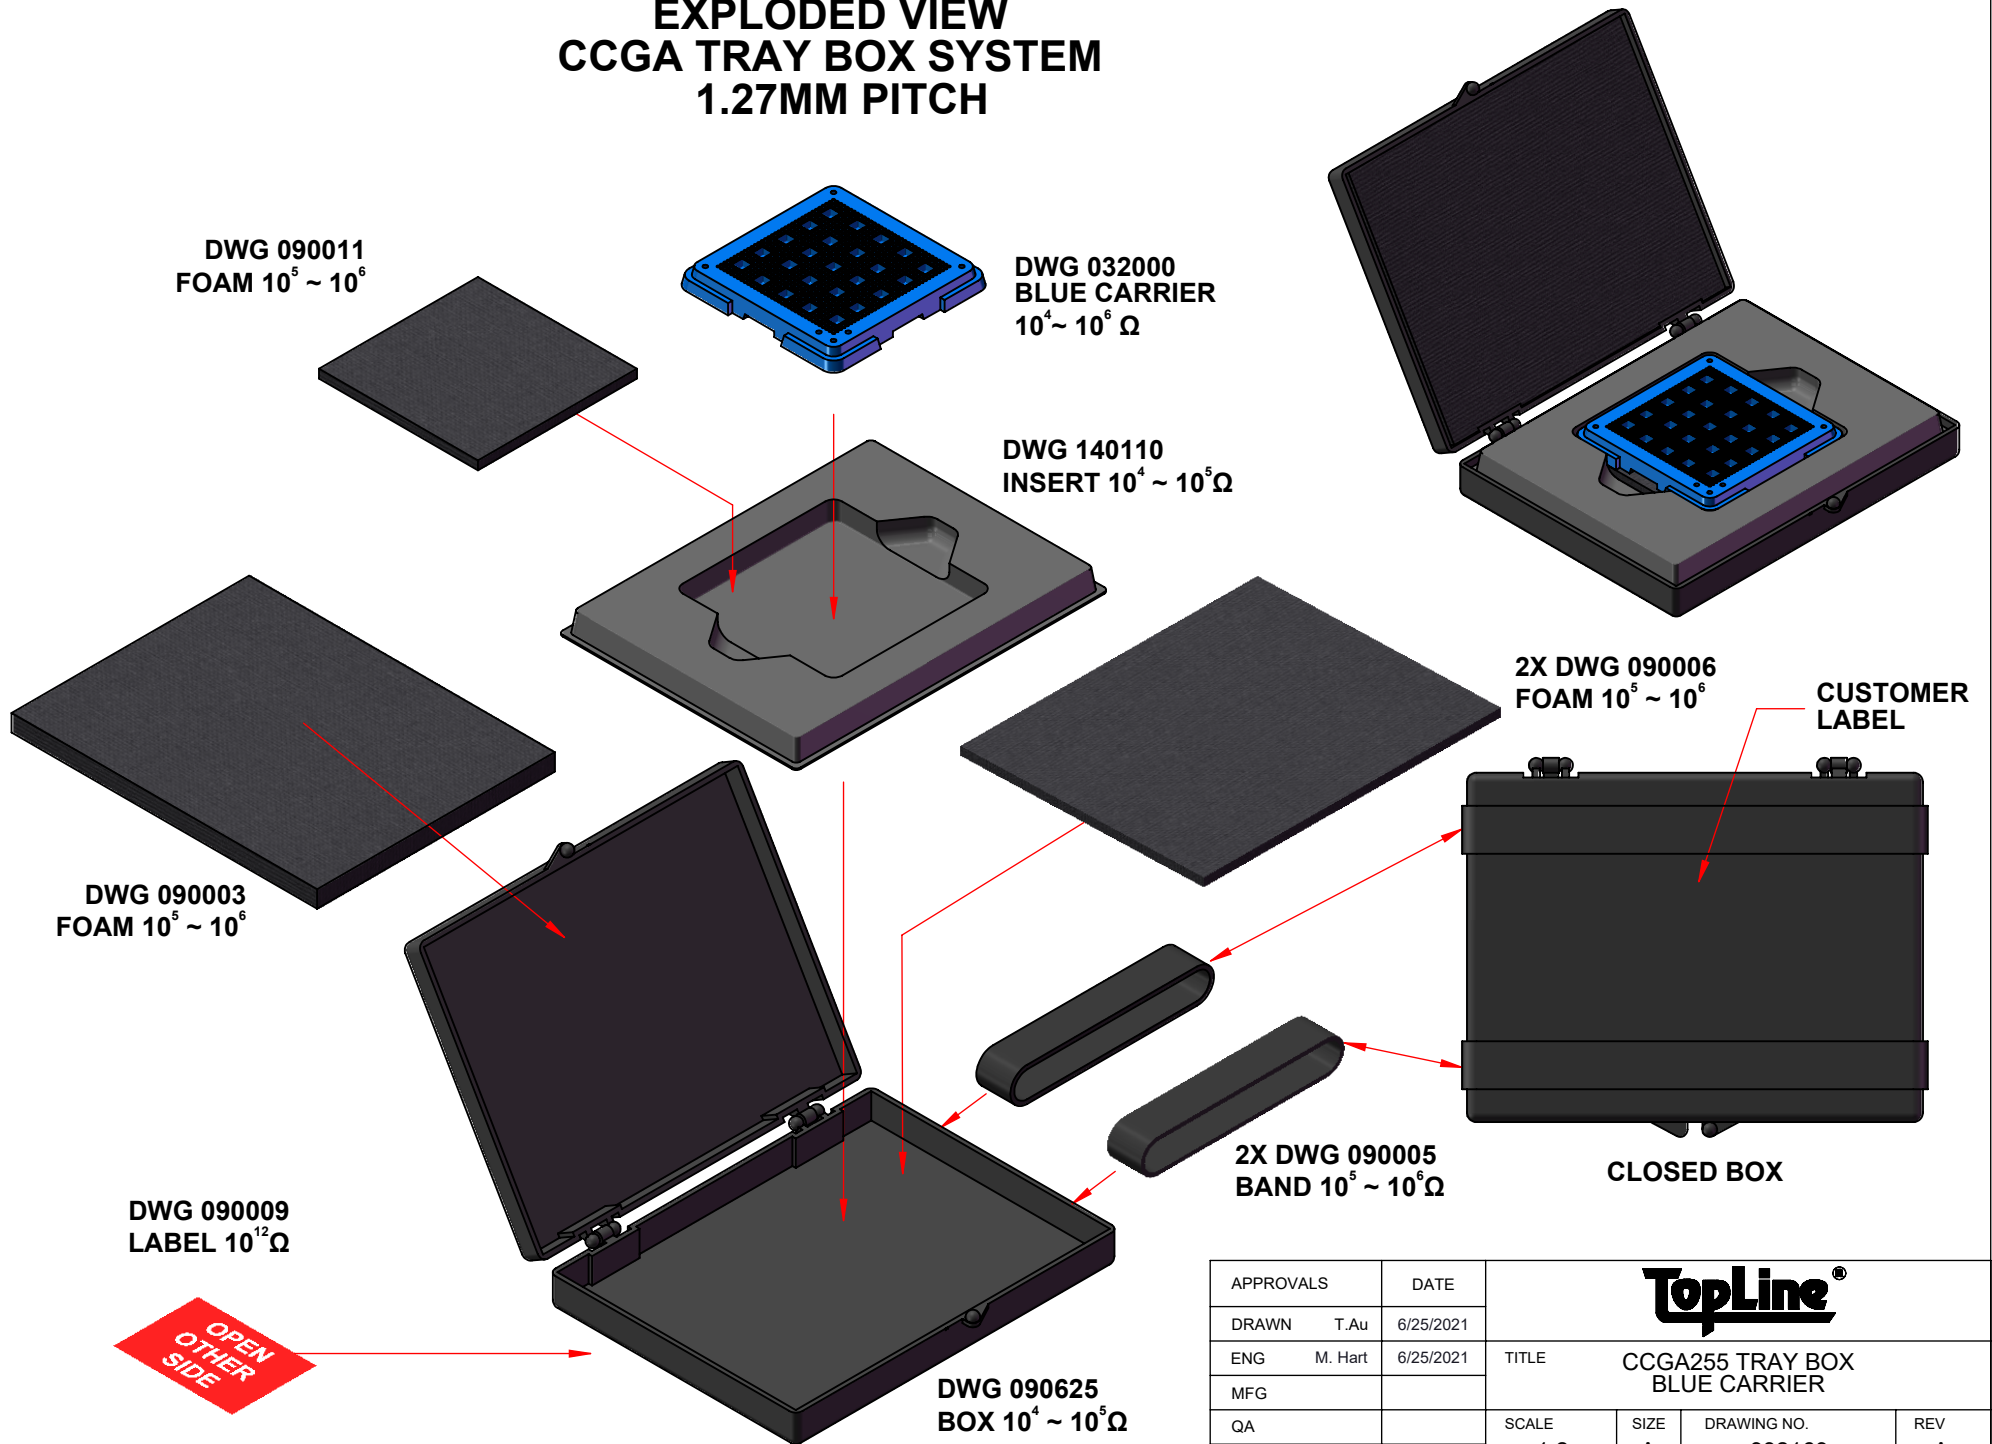

BOTTOM VIEW

Pb80/Sn20
Cu WRAP COLUMN

TOP VIEW

Notes: (Unless Otherwise Specified)

- 1) DIMENSION ARE IN mm.
- 2) SHOWN WITH Pb80/Sn20 Cu wrap colums
- 3) 255 COLUMNS.
- 4) DIE SIZE 10.7 x 7.8 x 0.9 MM.
- 5) PART NUMBER CCGA255T1.27-D.

BOTTOM VIEW

TOP VIEW

Notes: (Unless Otherwise Specified)

- 1) DIMENSION ARE IN mm.
- 2) SHOWN WITHOUT COLUMNS.
- 3) 255 PADS.
- 4) DIE SIZE 10.7 x 7.8 x 0.9 MM.
- 5) PART NUMBER CLGA255T1.27-D.

PART NUMBER OPTIONS

TopLine®

TITLE CCGA255T1.27-D
COLUMN GRID ARRAY

SCALE 2.75:1	SIZE A	DRAWING NO. 160032	REV A
-----------------	-----------	-----------------------	----------

MODEL
WITHOUT HEAT SINK
Pb80/Sn20

TOP

BOTTOM

TopLine®			
TITLE CCGA255T1.27-D COLUMN GRID ARRAY			
SCALE 2.75:1	SIZE A	DRAWING NO. 160032	REV A
DO NOT SCALE DRAWING			SHEET 5 OF 6

EXPLODED VIEW CCGA TRAY BOX SYSTEM 1.27MM PITCH

APPROVALS	DATE	TopLine®			
DRAWN T. Au	6/25/2021				
ENG M. Hart	6/25/2021	TITLE CCGA255 TRAY BOX BLUE CARRIER			
MFG		SCALE	SIZE	DRAWING NO.	REV
QA		1:2	A	932169	A
CUST		DO NOT SCALE DRAWING			SHEET 6 OF 6
REVISED					