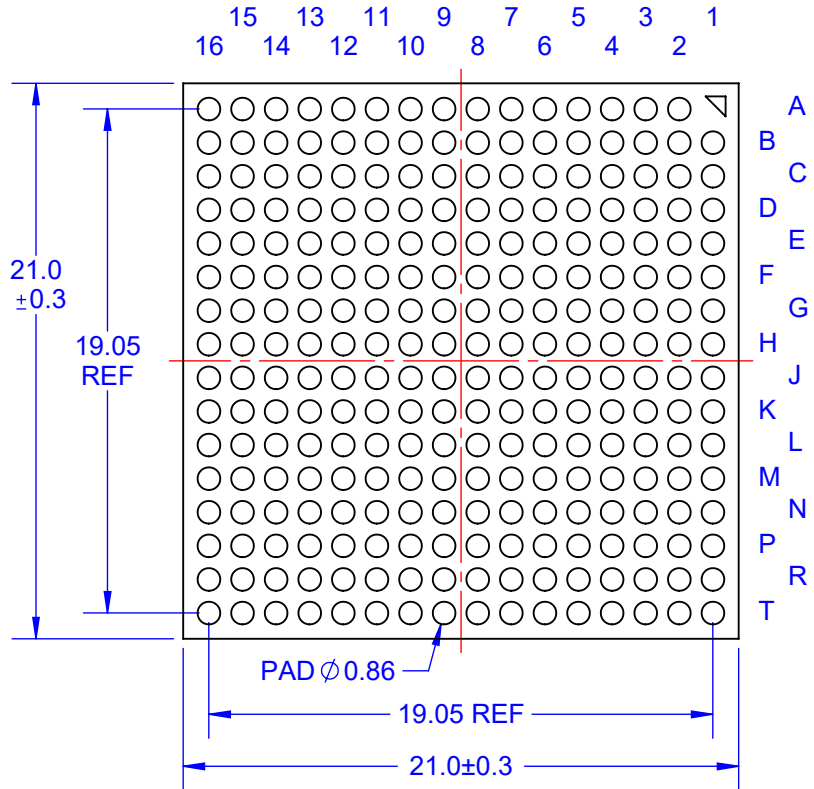

BOTTOM VIEW

Pb80/Sn20
Cu WRAP COLUMN

TOP VIEW

Notes: (Unless Otherwise Specified)

- 1) DIMENSION ARE IN mm.
- 2) SHOWN WITH Pb80/Sn20 Cu wrap colums
- 3) 255 COLUMNS.
- 4) DIE SIZE 10.7 x 7.8 x 0.9 MM.
- 5) PART NUMBER CCGA255T1.27-D.

PART NUMBER OPTIONS

PART NUMBER	DUMMY DIE	SOLDER PIN	HEATSINK
CCGA255T1.27-D	YES	Pb80/Sn20 Cu RIBBON	NO

APPROVALS	DATE	TopLine®			
DRAWN T. Au	6/20/2021				
ENG M. Hart	6/20/2021	TITLE CCGA255T1.27-D COLUMN GRID ARRAY			
MFG		SCALE 3.5:1	SIZE A	DRAWING NO. 160032	REV A
QA					
CUST					
REVISED		DO NOT SCALE DRAWING			SHEET 1 OF 6

BOTTOM VIEW

TOP VIEW

Notes: (Unless Otherwise Specified)

- 1) DIMENSION ARE IN mm.
- 2) SHOWN WITHOUT COLUMNS.
- 3) 255 PADS.
- 4) DIE SIZE 10.7 x 7.8 x 0.9 MM.
- 5) PART NUMBER CLGA255T1.27-D.

PART NUMBER OPTIONS

SOLDER PIN Pb80/Sn20

TopLine®			
TITLE CCGA255T1.27-D COLUMN GRID ARRAY			
SCALE 1.75:1	SIZE A	DRAWING NO. 160032	REV A
DO NOT SCALE DRAWING			SHEET 3 OF 6

PAD PATTERN

COLUMN VIEW

BOTTOM X-RAY VIEWED FROM TOP