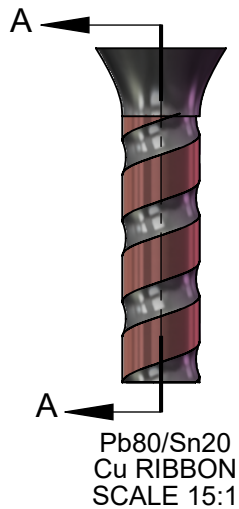

SOLDER PIN Pb80/Sn20

TopLine®			
TITLE CCGA255T1.27-D COLUMN GRID ARRAY			
SCALE 1.75:1	SIZE A	DRAWING NO. 160032	REV A
DO NOT SCALE DRAWING			SHEET 3 OF 6