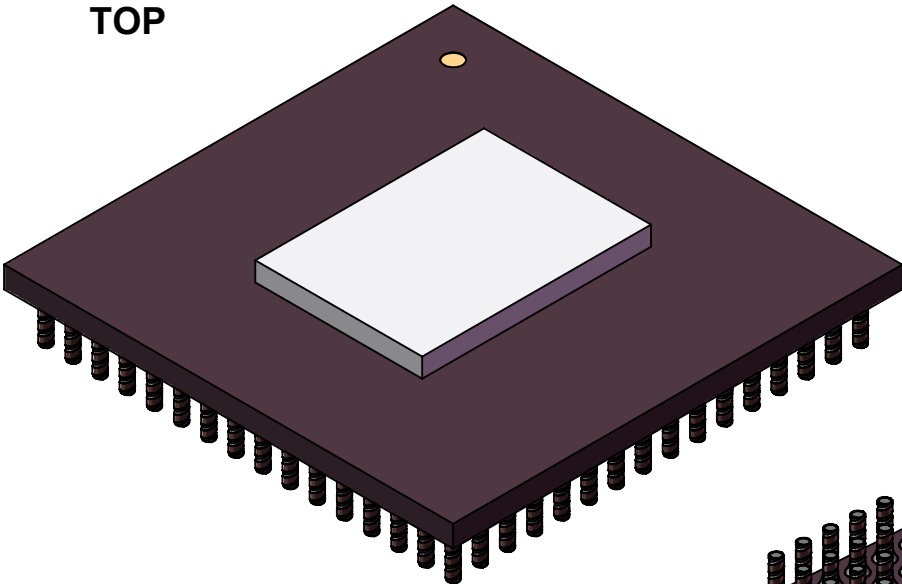

MODEL
WITHOUT HEAT SINK
Pb80/Sn20

TOP

BOTTOM

TopLine®			
TITLE CCGA255T1.27-D COLUMN GRID ARRAY			
SCALE 2.75:1	SIZE A	DRAWING NO. 160032	REV A
DO NOT SCALE DRAWING			SHEET 5 OF 6