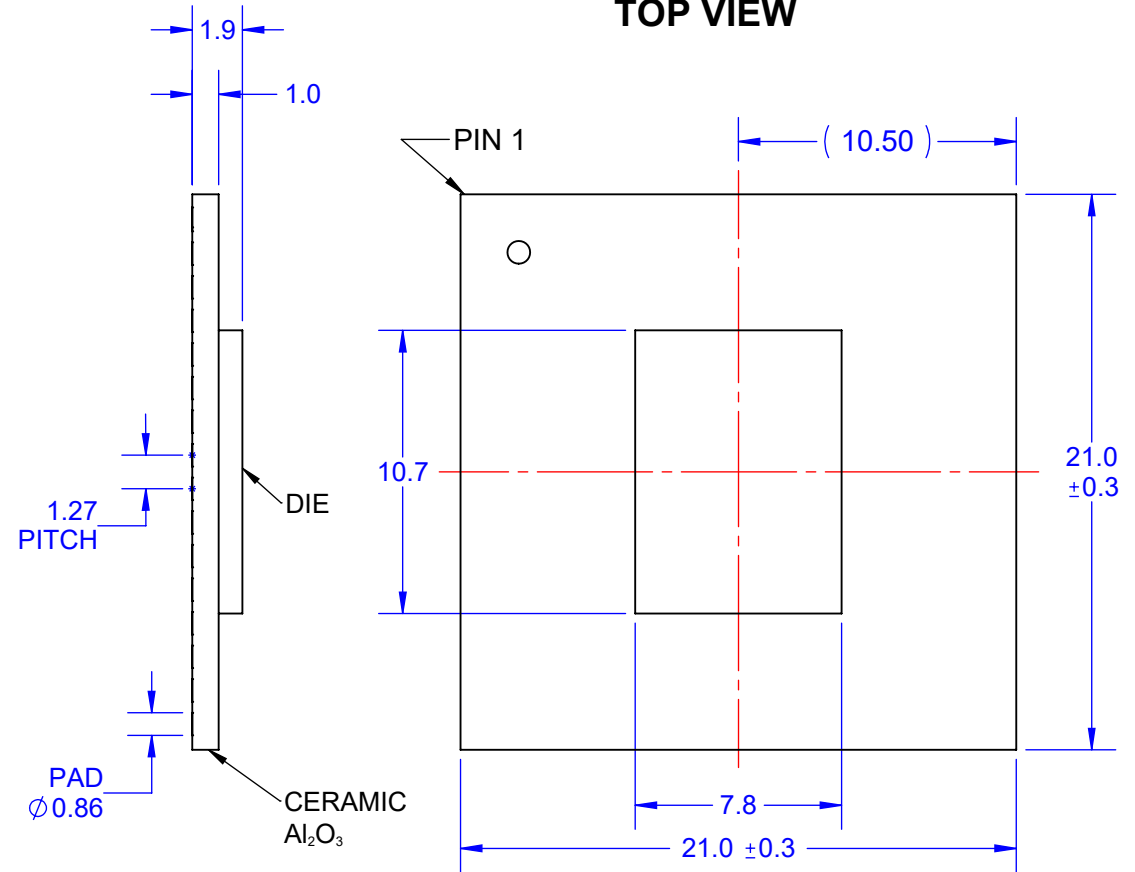

BOTTOM VIEW

Pb80/Sn20
Cu WRAP COLUMN

TOP VIEW

Notes: (Unless Otherwise Specified)

- 1) DIMENSION ARE IN mm.
- 2) SHOWN WITH Pb80/Sn20 Cu wrap colums
- 3) 255 COLUMNS.
- 4) DIE SIZE 10.7 x 7.8 x 0.9 MM.
- 5) PART NUMBER CCGA255T1.27-D.

PART NUMBER OPTIONS

PART NUMBER	DUMMY DIE	SOLDER PIN	HEATSINK
CCGA255T1.27-D	YES	Pb80/Sn20 Cu RIBBON	NO

APPROVALS	DATE	TopLine®			
DRAWN T. Au	6/20/2021				
ENG M. Hart	6/20/2021	TITLE CCGA255T1.27-D COLUMN GRID ARRAY			
MFG		SCALE 3.5:1	SIZE A	DRAWING NO. 160032	REV A
QA					
CUST					
REVISED		DO NOT SCALE DRAWING			SHEET 1 OF 6

BOTTOM VIEW

TOP VIEW

Notes: (Unless Otherwise Specified)

- 1) DIMENSION ARE IN mm.
- 2) SHOWN WITHOUT COLUMNS.
- 3) 255 PADS.
- 4) DIE SIZE 10.7 x 7.8 x 0.9 MM.
- 5) PART NUMBER CLGA255T1.27-D.

PART NUMBER OPTIONS

SOLDER PIN Pb80/Sn20

TopLine®			
TITLE CCGA255T1.27-D COLUMN GRID ARRAY			
SCALE 1.75:1	SIZE A	DRAWING NO. 160032	REV A
DO NOT SCALE DRAWING			SHEET 3 OF 6

PAD PATTERN

COLUMN VIEW

BOTTOM X-RAY VIEWED FROM TOP