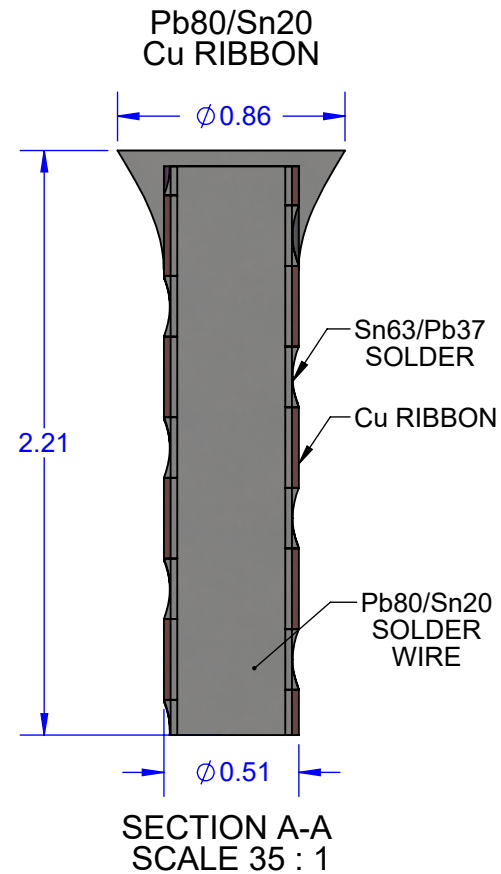

BOTTOM VIEW

Pb80/Sn20
Cu WRAP COLUMN

TOP VIEW

Notes: (Unless Otherwise Specified)

- 1) DIMENSION ARE IN mm.
- 2) SHOWN WITH Pb80/Sn20 Cu wrap colums
- 3) 255 COLUMNS.
- 4) DIE SIZE 10.7 x 7.8 x 0.9 MM.
- 5) PART NUMBER CCGA255T1.27-D.

PART NUMBER OPTIONS

PART NUMBER	DUMMY DIE	SOLDER PIN	HEATSINK
CCGA255T1.27-D	YES	Pb80/Sn20 Cu RIBBON	NO

APPROVALS	DATE	TopLine®			
DRAWN T. Au	6/20/2021				
ENG M. Hart	6/20/2021	TITLE CCGA255T1.27-D COLUMN GRID ARRAY			
MFG		SCALE 3.5:1	SIZE A	DRAWING NO. 160032	REV A
QA					
CUST					
REVISED		DO NOT SCALE DRAWING			SHEET 1 OF 6

BOTTOM VIEW

TOP VIEW

Notes: (Unless Otherwise Specified)

- 1) DIMENSION ARE IN mm.
- 2) SHOWN WITHOUT COLUMNS.
- 3) 255 PADS.
- 4) DIE SIZE 10.7 x 7.8 x 0.9 MM.
- 5) PART NUMBER CLGA255T1.27-D.

PART NUMBER OPTIONS

SOLDER PIN Pb80/Sn20

TopLine®			
TITLE CCGA255T1.27-D COLUMN GRID ARRAY			
SCALE 1.75:1	SIZE A	DRAWING NO. 160032	REV A
DO NOT SCALE DRAWING			SHEET 3 OF 6

PAD PATTERN

COLUMN VIEW

BOTTOM X-RAY VIEWED FROM TOP