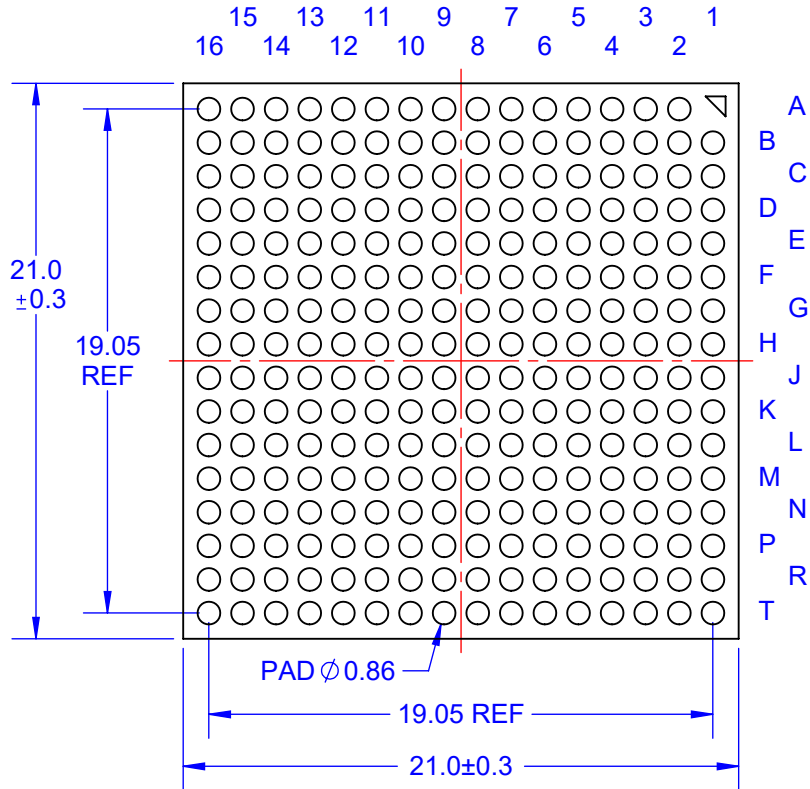

BOTTOM VIEW

Pb80/Sn20
Cu WRAP COLUMN

TOP VIEW

Notes: (Unless Otherwise Specified)

- 1) DIMENSION ARE IN mm.
- 2) SHOWN WITH Pb80/Sn20 Cu wrap colums
- 3) 255 COLUMNS.
- 4) DIE SIZE 10.7 x 7.8 x 0.9 MM.
- 5) PART NUMBER CCGA255T1.27-D.

PART NUMBER OPTIONS

PART NUMBER	DUMMY DIE	SOLDER PIN	HEATSINK
CCGA255T1.27-D	YES	Pb80/Sn20 Cu RIBBON	NO

APPROVALS	DATE	TopLine®			
DRAWN T. Au	6/20/2021				
ENG M. Hart	6/20/2021	TITLE CCGA255T1.27-D COLUMN GRID ARRAY			
MFG		SCALE 3.5:1	SIZE A	DRAWING NO. 160032	REV A
QA					
CUST					
REVISED		DO NOT SCALE DRAWING			SHEET 1 OF 6

BOTTOM VIEW

TOP VIEW

Notes: (Unless Otherwise Specified)

- 1) DIMENSION ARE IN mm.
- 2) SHOWN WITHOUT COLUMNS.
- 3) 255 PADS.
- 4) DIE SIZE 10.7 x 7.8 x 0.9 MM.
- 5) PART NUMBER CLGA255T1.27-D.

PART NUMBER OPTIONS

SOLDER PIN Pb80/Sn20

TopLine®			
TITLE CCGA255T1.27-D COLUMN GRID ARRAY			
SCALE 1.75:1	SIZE A	DRAWING NO. 160032	REV A
DO NOT SCALE DRAWING			SHEET 3 OF 6

PAD PATTERN

COLUMN VIEW

BOTTOM X-RAY VIEWED FROM TOP