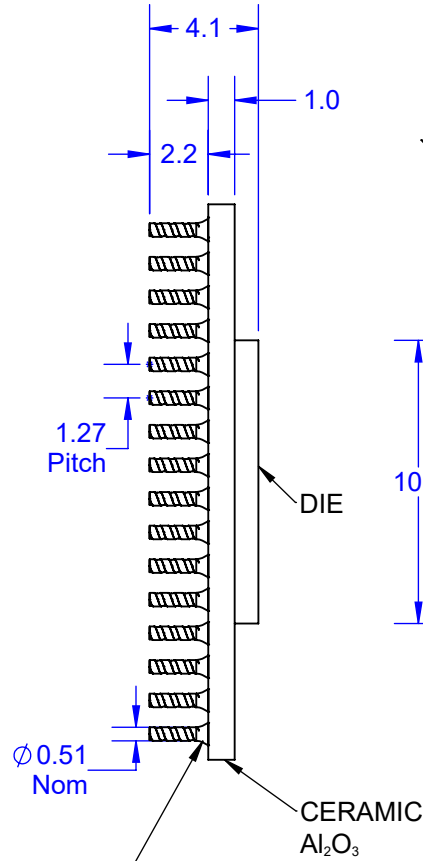

BOTTOM VIEW

Pb80/Sn20
Cu WRAP COLUMN

TOP VIEW

Notes: (Unless Otherwise Specified)

- 1) DIMENSION ARE IN mm.
- 2) SHOWN WITH Pb80/Sn20 Cu wrap colums
- 3) 255 COLUMNS.
- 4) DIE SIZE 10.7 x 7.8 x 0.9 MM.
- 5) PART NUMBER CCGA255T1.27-D.

PART NUMBER OPTIONS

PART NUMBER	DUMMY DIE	SOLDER PIN	HEATSINK
CCGA255T1.27-D	YES	Pb80/Sn20 Cu RIBBON	NO

APPROVALS	DATE	TopLine®			
DRAWN T. Au	6/20/2021				
ENG M. Hart	6/20/2021	TITLE CCGA255T1.27-D COLUMN GRID ARRAY			
MFG		SCALE 3.5:1	SIZE A	DRAWING NO. 160032	REV A
QA					
CUST					
REVISED		DO NOT SCALE DRAWING			SHEET 1 OF 6

BOTTOM VIEW

TOP VIEW

Notes: (Unless Otherwise Specified)

- 1) DIMENSION ARE IN mm.
- 2) SHOWN WITHOUT COLUMNS.
- 3) 255 PADS.
- 4) DIE SIZE 10.7 x 7.8 x 0.9 MM.
- 5) PART NUMBER CLGA255T1.27-D.

PART NUMBER OPTIONS

SOLDER PIN Pb80/Sn20

TopLine®			
TITLE CCGA255T1.27-D COLUMN GRID ARRAY			
SCALE 1.75:1	SIZE A	DRAWING NO. 160032	REV A
DO NOT SCALE DRAWING			SHEET 3 OF 6

PAD PATTERN

COLUMN VIEW

BOTTOM X-RAY VIEWED FROM TOP