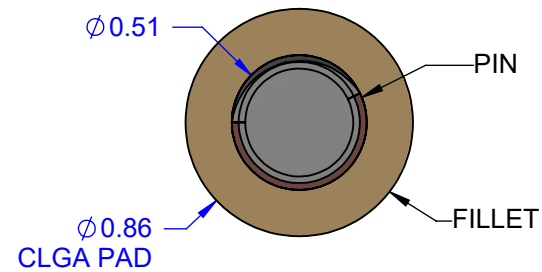

SOLDER PIN Pb80/Sn20

TopLine®			
TITLE CCGA255T1.27-D COLUMN GRID ARRAY			
SCALE 1.75:1	SIZE A	DRAWING NO. 160032	REV A
DO NOT SCALE DRAWING			SHEET 3 OF 6